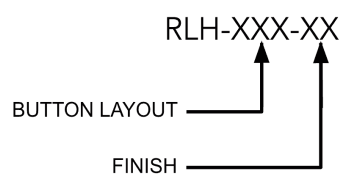

COVER PLATES - RLH Heritage Brass Range

SCREWLESS COVER PLATES FOR RAKO CLASSIC RCM OR RNC CONTROL MODULES

Available Finishes

A Heritage Brass 88x88x3mm cover plate suitable for the RCM and RNC keypads. The plate is flush mounted with a minimum backbox size of 16mm.

Double gang plates and custom layouts can be made to order.

Matching finishes for accessories are available at M-Marcus in the Studio, Vintage, or Mode ranges.

Product Code (Single Gang)

Product Code (Double Gang)