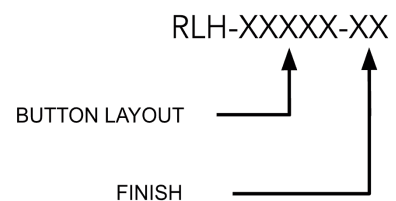

COVER PLATES - RLH Heritage Brass Range

SCREWLESS COVER PLATES FOR RAKO CLASSIC RCM OR RNC CONTROL MODULES

Available Finishes

A Heritage Brass 88x88x3mm cover plate suitable for the RCM and RNC keypads. The plate is flush mounted with a minimum backbox size of 16mm.

Double gang plates and custom layouts can be made to order.

Matching finishes for accessories are available at M-Marcus in the Studio, Vintage, or Mode ranges.

Product Code (Single Gang)

Product Code (Double Gang)