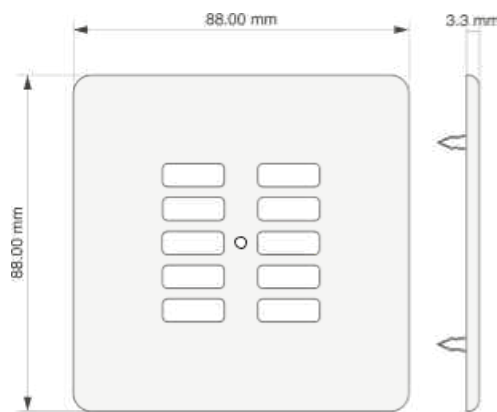

A Heritage Brass 88x88x3mm cover plate suitable for the RCM and RNC keypads. The plate is flush mounted with a minimum backbox size of 16mm.

Double gang plates and custom layouts can be made to order.

Matching finishes for accessories are available at M-Marcus in the Studio, Vintage, or Mode ranges.

Product Code (Single Gang)

Product Code (Double Gang)