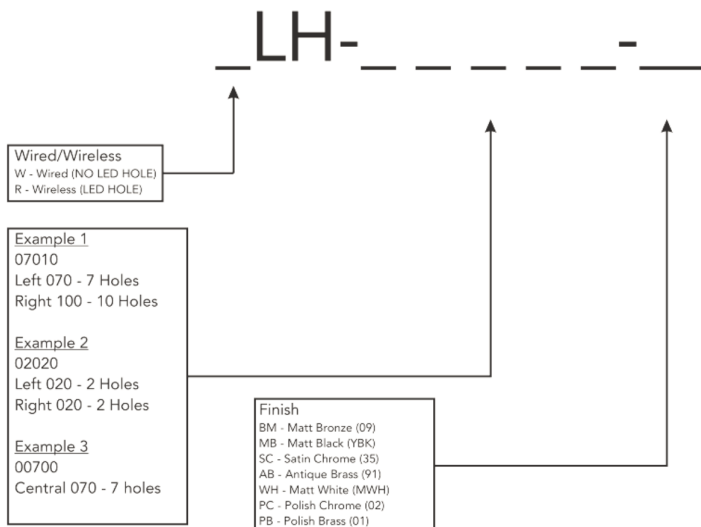

Layouts - Wireless

	 (01)	 (02)	 (35)	 (91)	 (MWH)	 (YBK)	 (09)
	RLH-020-PB	RLH-020-PC	RLH-020-SC	RLH-020-AB	RLH-020-WH	RLH-020-MB	RLH-020-BM
	RLH-030-PB	RLH-030-PC	RLH-030-SC	RLH-030-AB	RLH-030-WH	RLH-030-MB	RLH-030-BM
	RLH-040-PB	RLH-040-PC	RLH-040-SC	RLH-040-AB	RLH-040-WH	RLH-040-MB	RLH-040-BM
	RLH-060-PB	RLH-060-PC	RLH-060-SC	RLH-060-AB	RLH-060-WH	RLH-060-MB	RLH-060-BM
	RLH-070-PB	RLH-070-PC	RLH-070-SC	RLH-070-AB	RLH-070-WH	RLH-070-MB	RLH-070-BM
	RLH-100-PB	RLH-100-PC	RLH-100-SC	RLH-100-AB	RLH-100-WH	RLH-100-MB	RLH-100-BM

data sheet

COVER PLATES - RLH Heritage Brass Range

SCREWLESS COVER PLATES FOR RAKO CLASSIC RCM OR RNC CONTROL MODULES

Product Code (Single Gang)

Product Code (Double Gang)

telephone +44 (0) 1634 226666 www.rakocontrols.com