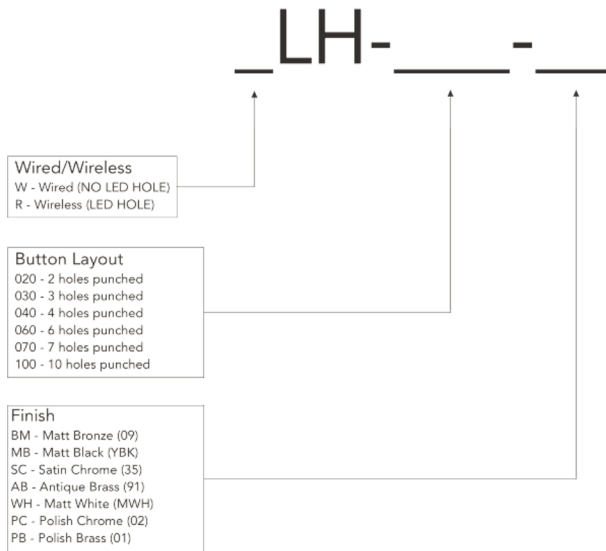

Polished Chrome (02)

Polished Brass (01)

A Heritage Brass 88x88x3mm cover plate suitable for the RCM and RNC keypads. The plate is flush mounted with a minimum backbox size of 16mm.

Double gang plates and custom layouts can be made to order.

Matching finishes for accessories are available at M-Marcus in the Studio, Vintage, or Mode ranges.

Product Code (Single Gang)

Product Code (Double Gang)

COVER PLATES - RLH Heritage Brass Range

SCREWLESS COVER PLATES FOR RAKO CLASSIC RCM OR RNC CONTROL MODULES

Layouts - Wireless

	 (01)	 (02)	 (35)	 (91)	 (MWH)	 (YBK)	 (09)
	RLH-020-PB	RLH-020-PC	RLH-020-SC	RLH-020-AB	RLH-020-WH	RLH-020-MB	RLH-020-BM
	RLH-030-PB	RLH-030-PC	RLH-030-SC	RLH-030-AB	RLH-030-WH	RLH-030-MB	RLH-030-BM
	RLH-040-PB	RLH-040-PC	RLH-040-SC	RLH-040-AB	RLH-040-WH	RLH-040-MB	RLH-040-BM
	RLH-060-PB	RLH-060-PC	RLH-060-SC	RLH-060-AB	RLH-060-WH	RLH-060-MB	RLH-060-BM
	RLH-070-PB	RLH-070-PC	RLH-070-SC	RLH-070-AB	RLH-070-WH	RLH-070-MB	RLH-070-BM
	RLH-100-PB	RLH-100-PC	RLH-100-SC	RLH-100-AB	RLH-100-WH	RLH-100-MB	RLH-100-BM

data sheet

COVER PLATES - RLH Heritage Brass Range

SCREWLESS COVER PLATES FOR RAKO CLASSIC RCM OR RNC CONTROL MODULES

Product Code (Single Gang)

Product Code (Double Gang)

telephone +44 (0) 1634 226666 www.rakocontrols.com