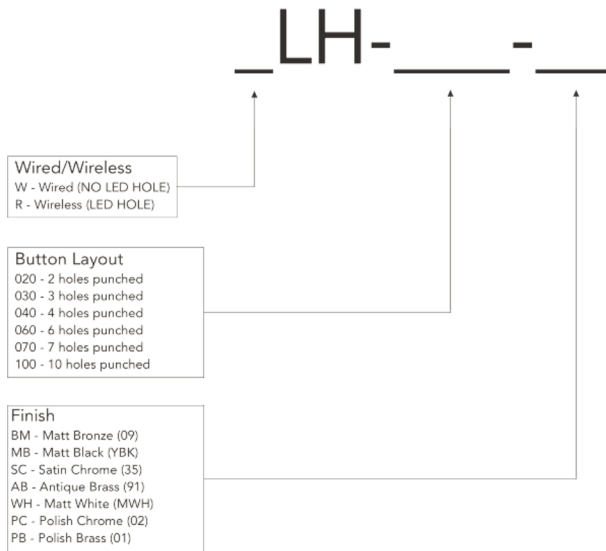

Polished Chrome (02)

Polished Brass (01)

A Heritage Brass 88x88x3mm cover plate suitable for the WCM keypads. The plate is flush mounted with a minimum backbox size of 35mm.

Double gang plates and custom layouts can be made to order.

Matching finishes for accessories are available at M-Marcus in the Studio, Vintage, or Mode ranges.

Product Code (Single Gang)

Product Code (Double Gang)

COVER PLATES - WLH Heritage Brass Range

SCREWLESS COVER PLATES FOR RAKO CLASSIC WCM CONTROL MODULES

Layouts - Wireless

							
	WLH-020-PB	WLH-020-PC	WLH-020-SC	WLH-020-AB	WLH-020-WH	WLH-020-MB	WLH-020-BM
	WLH-030-PB	WLH-030-PC	WLH-030-SC	WLH-030-AB	WLH-030-WH	WLH-030-MB	WLH-030-BM
	WLH-040-PB	WLH-040-PC	WLH-040-SC	WLH-040-AB	WLH-040-WH	WLH-040-MB	WLH-040-BM
	WLH-060-PB	WLH-060-PC	WLH-060-SC	WLH-060-AB	WLH-060-WH	WLH-060-MB	WLH-060-BM
	WLH-070-PB	WLH-070-PC	WLH-070-SC	WLH-070-AB	WLH-070-WH	WLH-070-MB	WLH-070-BM
	WLH-100-PB	WLH-100-PC	WLH-100-SC	WLH-100-AB	WLH-100-WH	WLH-100-MB	WLH-100-BM

COVER PLATES - WLH Heritage Brass Range

SCREWLESS COVER PLATES FOR RAKO CLASSIC WCM CONTROL MODULES

Product Code (Single Gang)

Product Code (Double Gang)