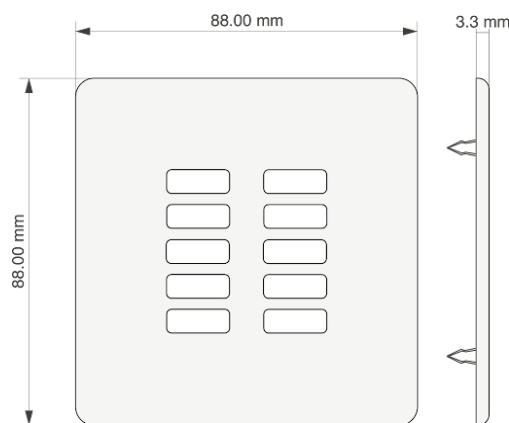

A Heritage Brass 88x88x3mm cover plate suitable for the WCM keypads. The plate is flush mounted with a minimum backbox size of 35mm.

Double gang plates and custom layouts can be made to order.

Matching finishes for accessories are available at M-Marcus in the Studio, Vintage, or Mode ranges.

Product Code (Single Gang)

Product Code (Double Gang)