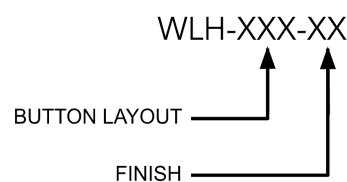

Polished Chrome (02)

Polished Brass (01)

A Heritage Brass 88x88x3mm cover plate suitable for the WCM keypads. The plate is flush mounted with a minimum backbox size of 35mm.

Double gang plates and custom layouts can be made to order.

Matching finishes for accessories are available at M-Marcus in the Studio, Vintage, or Mode ranges.

Product Code (Single Gang)

Product Code (Double Gang)

COVER PLATES - WLH Heritage Brass Range

SCREWLESS COVER PLATES FOR RAKO CLASSIC WCM CONTROL MODULES