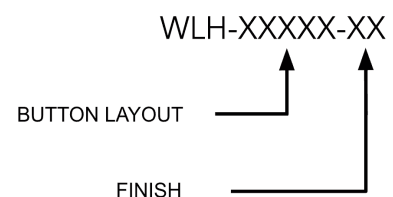

Polished Chrome (02)

Polished Brass (01)

A Heritage Brass 88x88x3mm cover plate suitable for the WCM keypads. The plate is flush mounted with a minimum backbox size of 35mm.

Double gang plates and custom layouts can be made to order.

Matching finishes for accessories are available at M-Marcus in the Studio, Vintage, or Mode ranges.

Product Code (Single Gang)

Product Code (Double Gang)

COVER PLATES - WLH Heritage Brass Range

SCREWLESS COVER PLATES FOR RAKO CLASSIC WCM CONTROL MODULES