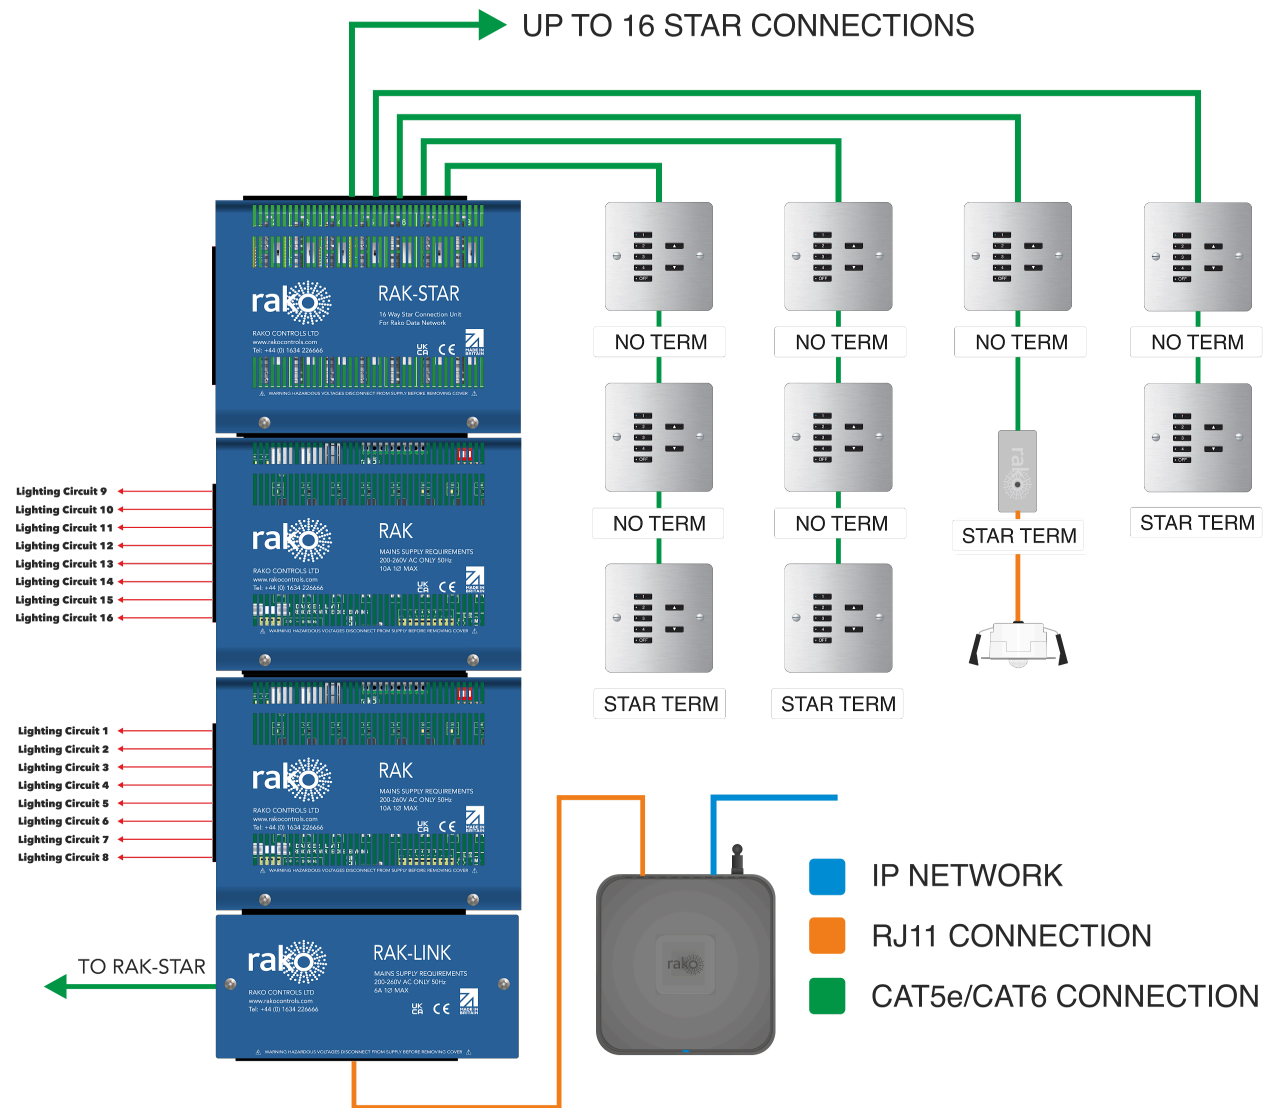

Wiring Overview

For Rako Wired Systems

2026

Version 1.0.1

Contents

Section 1.....	3
CAT5/CAT6 Wired Systems.....	3
RAK Radial System.....	4
RAK-STAR System.....	5
DIN Radial System.....	6
DIN Star System.....	7
Partitioned RAK Network with RAK-STARs.....	8
Two Location RAK System.....	9
Multi-Location System with RAK-STARs.....	10
Multi-Location System with WANEX Partitions.....	11
Section 2.....	12
4 Core Wired Systems.....	12
4 Core Wiring - Two Locations.....	13
4 Core Wiring - Three Locations.....	14
4 Core Wiring - Four Locations.....	15
Referenced product literature.....	16

Section 1

CAT5/CAT6 Wired Systems

RAK Radial System Example

UP TO 32 CIRCUITS
PER RAK-LINK

RAK-STAR System Example

DIN Radial System Example

DIN Star System Example

Partitioned RAK Network with RAK-STARs Example

Two Location RAK System Example

Multi-Location System with RAK-STARs Example

Multi-Location System with WANEX Partitions Example

Section 2

4 Core Wired Systems

4 Core Wiring - Three Locations Example

4 Core Wiring - Four Locations Example