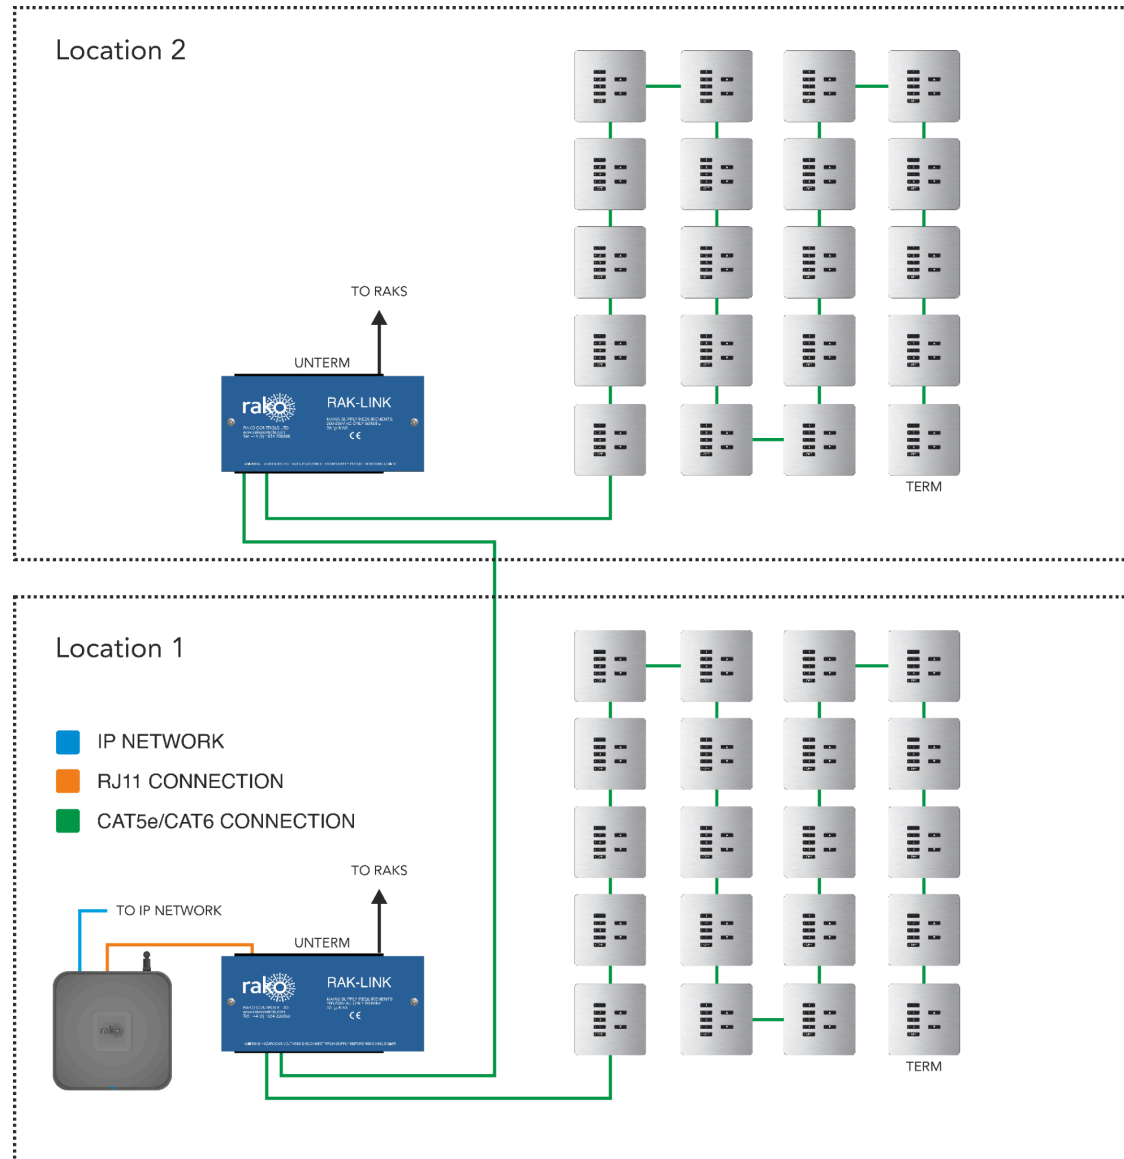

Wiring Overview

For Rako Wired Systems

2026

Version 1.0.1

Contents

Section 1.....	3
CAT5/CAT6 Wired Systems.....	3
RAK Radial System.....	4
RAK-STAR System.....	5
DIN Radial System.....	6
DIN Star System.....	7
Partitioned RAK Network with RAK-STARs.....	8
Two Location RAK System.....	9
Multi-Location System with RAK-STARs.....	10
Multi-Location System with WANEX Partitions.....	11
Section 2.....	12
4 Core Wired Systems.....	12
4 Core Wiring - Two Locations.....	13
4 Core Wiring - Three Locations.....	14
4 Core Wiring - Four Locations.....	15
Referenced product literature.....	16

Section 1

CAT5/CAT6 Wired Systems

RAK Radial System Example

UP TO 32 CIRCUITS
PER RAK-LINK

RAK-STAR System Example

DIN Radial System Example

DIN Star System Example

Partitioned RAK Network with RAK-STARs Example

Two Location RAK System Example

Multi-Location System with RAK-STARs Example

Multi-Location System with WANEX Partitions Example

Section 2

4 Core Wired Systems

4 Core Wiring - Three Locations Example

4 Core Wiring - Four Locations Example