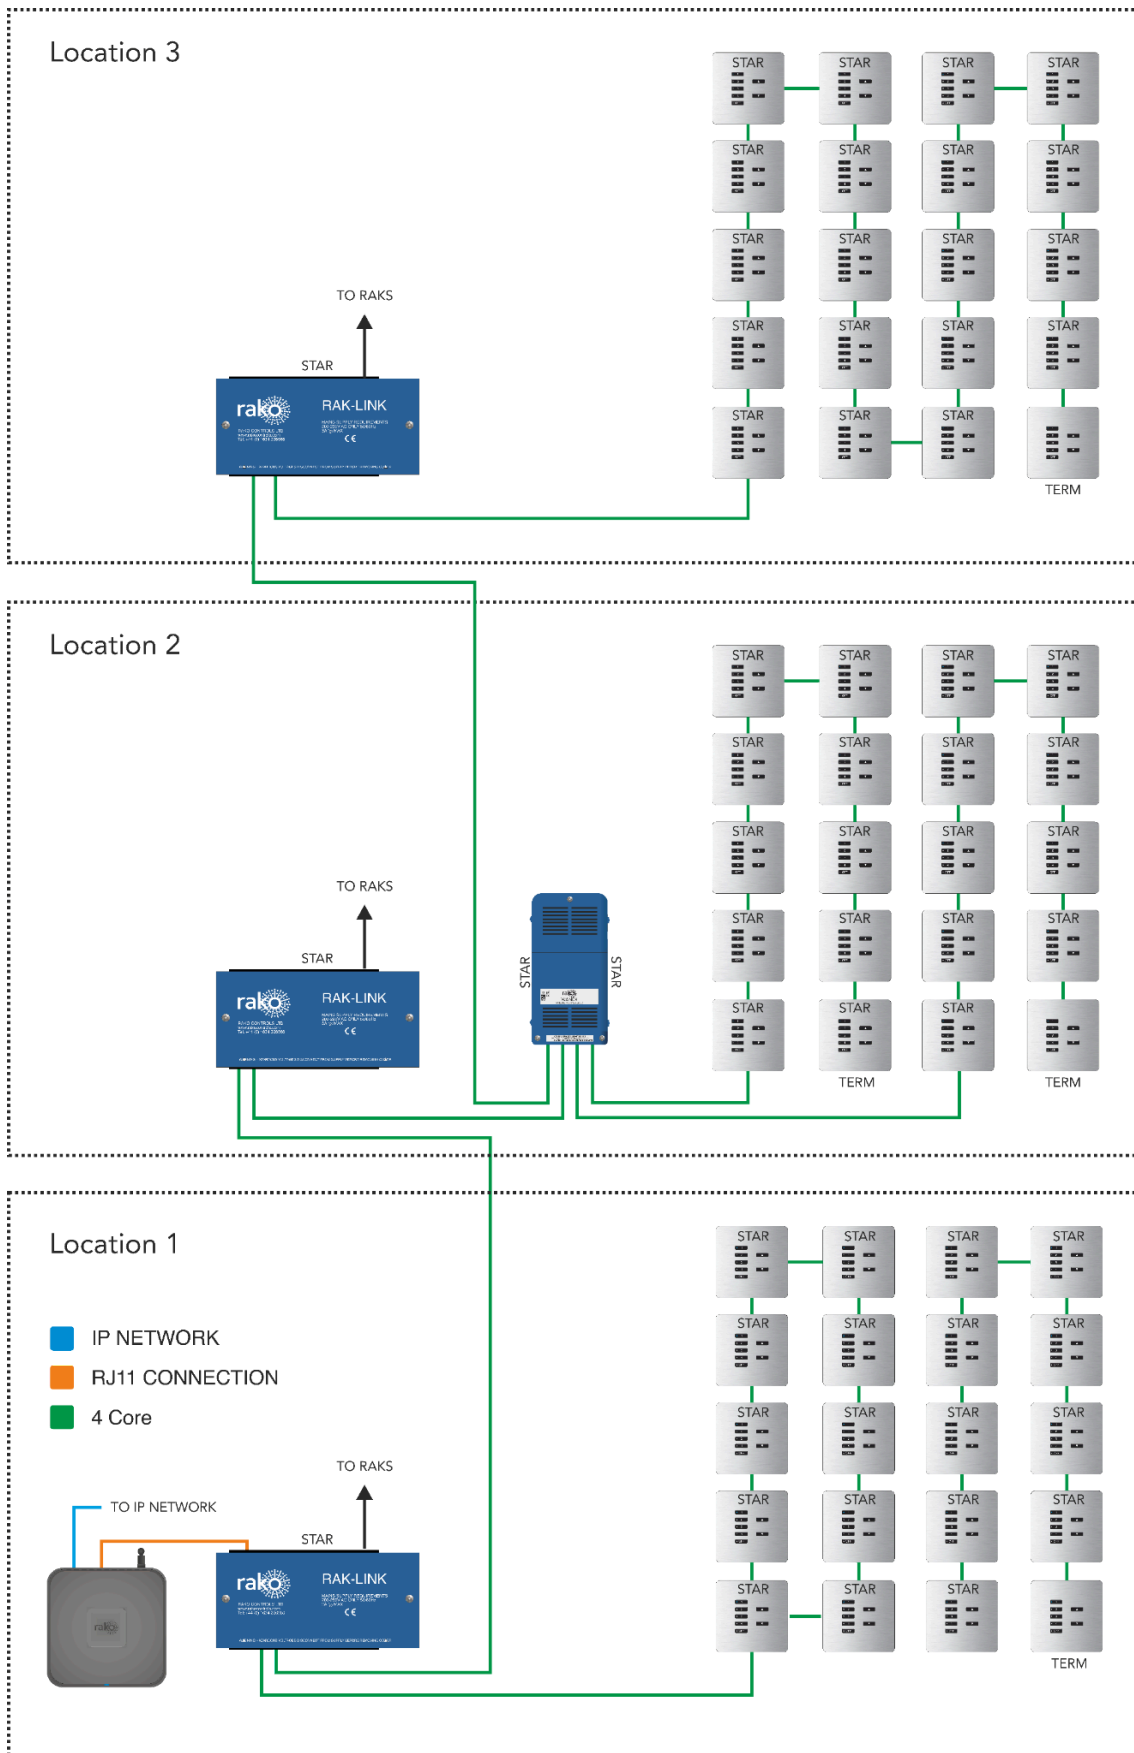

Wiring Overview

For Rako Wired Systems

2026

Version 1.0.1

Contents

Section 1.....	3
CAT5/CAT6 Wired Systems.....	3
RAK Radial System.....	4
RAK-STAR System.....	5
DIN Radial System.....	6
DIN Star System.....	7
Partitioned RAK Network with RAK-STARs.....	8
Two Location RAK System.....	9
Multi-Location System with RAK-STARs.....	10
Multi-Location System with WANEX Partitions.....	11
Section 2.....	12
4 Core Wired Systems.....	12
4 Core Wiring - Two Locations.....	13
4 Core Wiring - Three Locations.....	14
4 Core Wiring - Four Locations.....	15
Referenced product literature.....	16

Section 1

CAT5/CAT6 Wired Systems

RAK Radial System Example

UP TO 32 CIRCUITS
PER RAK-LINK

RAK-STAR System Example

DIN Radial System Example

DIN Star System Example

Partitioned RAK Network with RAK-STARs Example

Two Location RAK System Example

Multi-Location System with RAK-STARs Example

Multi-Location System with WANEX Partitions Example

Section 2

4 Core Wired Systems

4 Core Wiring - Three Locations Example

4 Core Wiring - Four Locations Example

Referenced product literature

Product	Instruction Manual	Datasheet
DIN-LINK	DIN-LINK Instruction Manual	DIN-LINK Datasheet
DIN-4T	DIN-4T Instruction Manual	DIN-4T Datasheet
DIN-8S	DIN-8S Instruction Manual	DIN-8S Datasheet
DIN-4C	DIN-4C Instruction Manual	DIN-4C Datasheet
DIN-CONNECT	DIN-CONNECT Instruction Manual	DIN-CONNECT Datasheet
DIN-PSU-100	N/A	DIN-PSU-100 Datasheet
RAK-STAR	RAK-STAR Instruction Manual	RAK-STAR Datasheet
RAK-LINK	RAK-LINK Instruction Manual	RAK-LINK Datasheet
WK-HUB	WK-HUB Instruction Manual	WK-HUB Datasheet
WK-CONNECT	WK-CONNECT Instruction Manual	WK-CONNECT Datasheet
WANEX	WANEX Instruction Manual	WANEX Datasheet
WCM	WCM Instruction Manual	