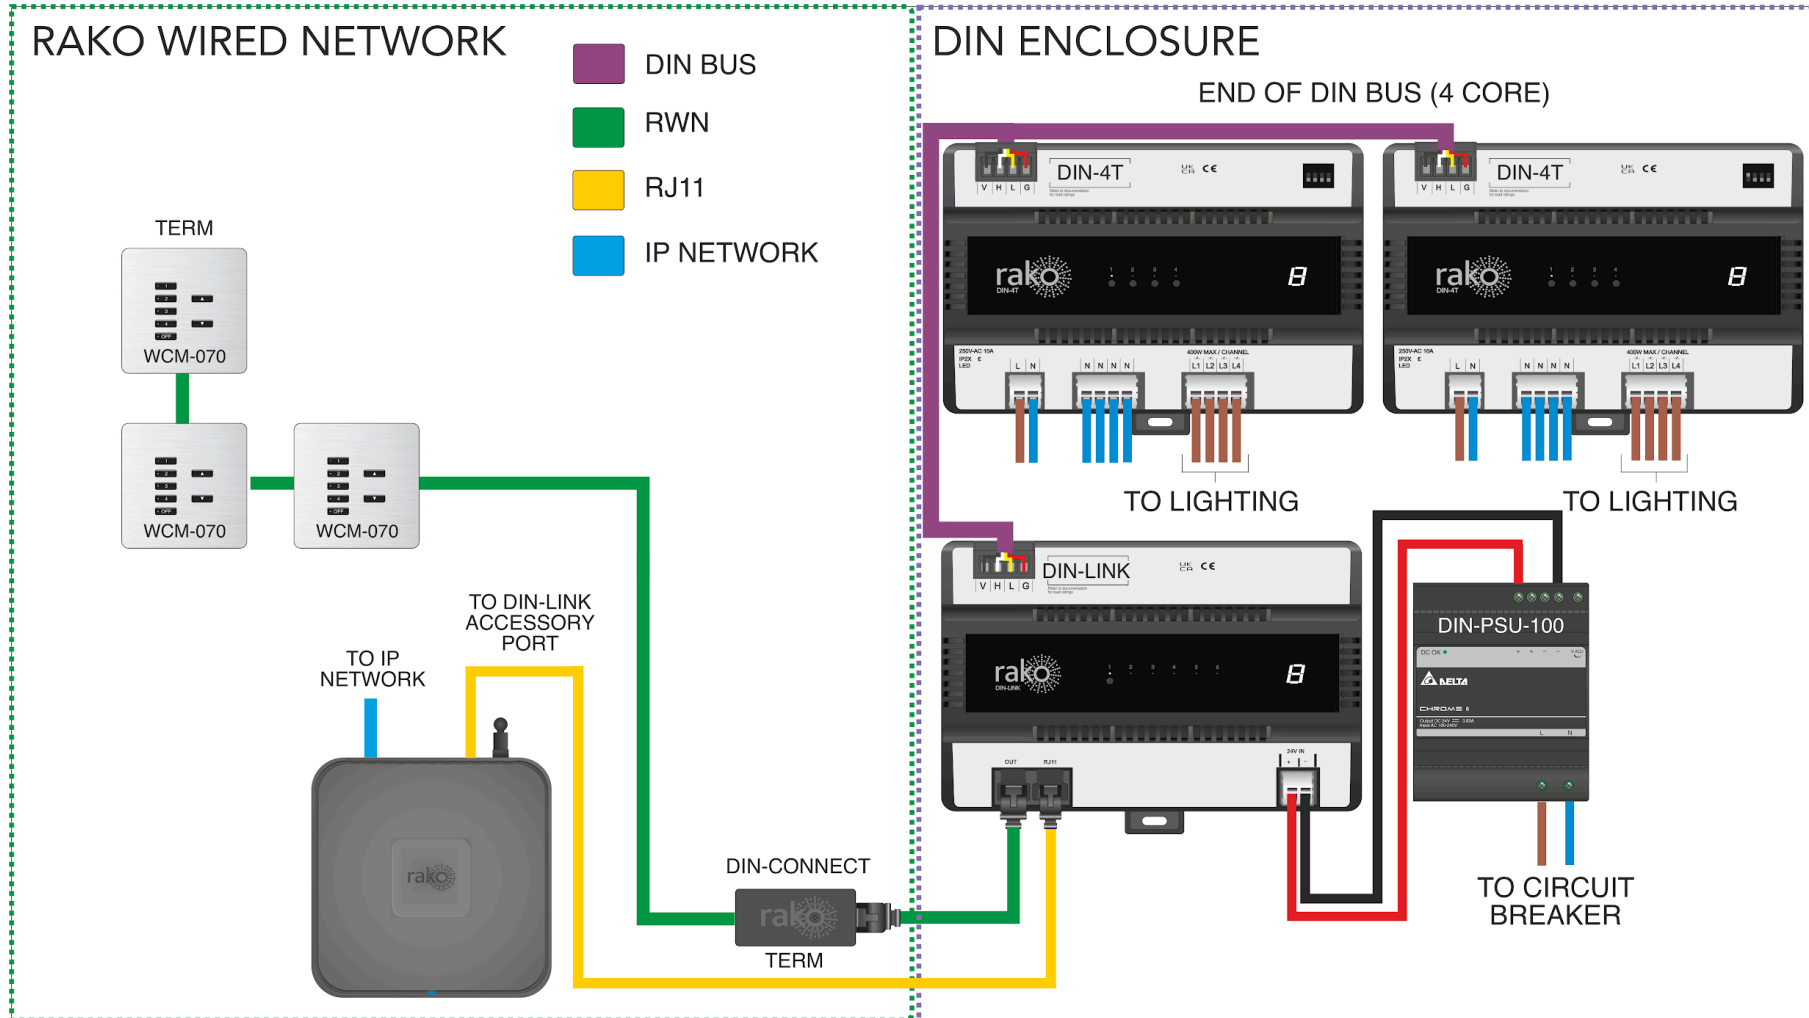

Wiring Overview

For Rako Wired Systems

2026

Version 1.0.1

Contents

Section 1.....	3
CAT5/CAT6 Wired Systems.....	3
RAK Radial System.....	4
RAK-STAR System.....	5
DIN Radial System.....	6
DIN Star System.....	7
Partitioned RAK Network with RAK-STARs.....	8
Two Location RAK System.....	9
Multi-Location System with RAK-STARs.....	10
Multi-Location System with WANEX Partitions.....	11
Section 2.....	12
4 Core Wired Systems.....	12
4 Core Wiring - Two Locations.....	13
4 Core Wiring - Three Locations.....	14
4 Core Wiring - Four Locations.....	15
Referenced product literature.....	16

Section 1

CAT5/CAT6 Wired Systems

RAK Radial System Example

UP TO 32 CIRCUITS
PER RAK-LINK

RAK-STAR System Example

DIN Radial System Example

DIN Star System Example

Partitioned RAK Network with RAK-STARs Example

Two Location RAK System Example

Multi-Location System with RAK-STARs Example

Multi-Location System with WANEX Partitions Example

Section 2

4 Core Wired Systems

4 Core Wiring - Three Locations Example

4 Core Wiring - Four Locations Example