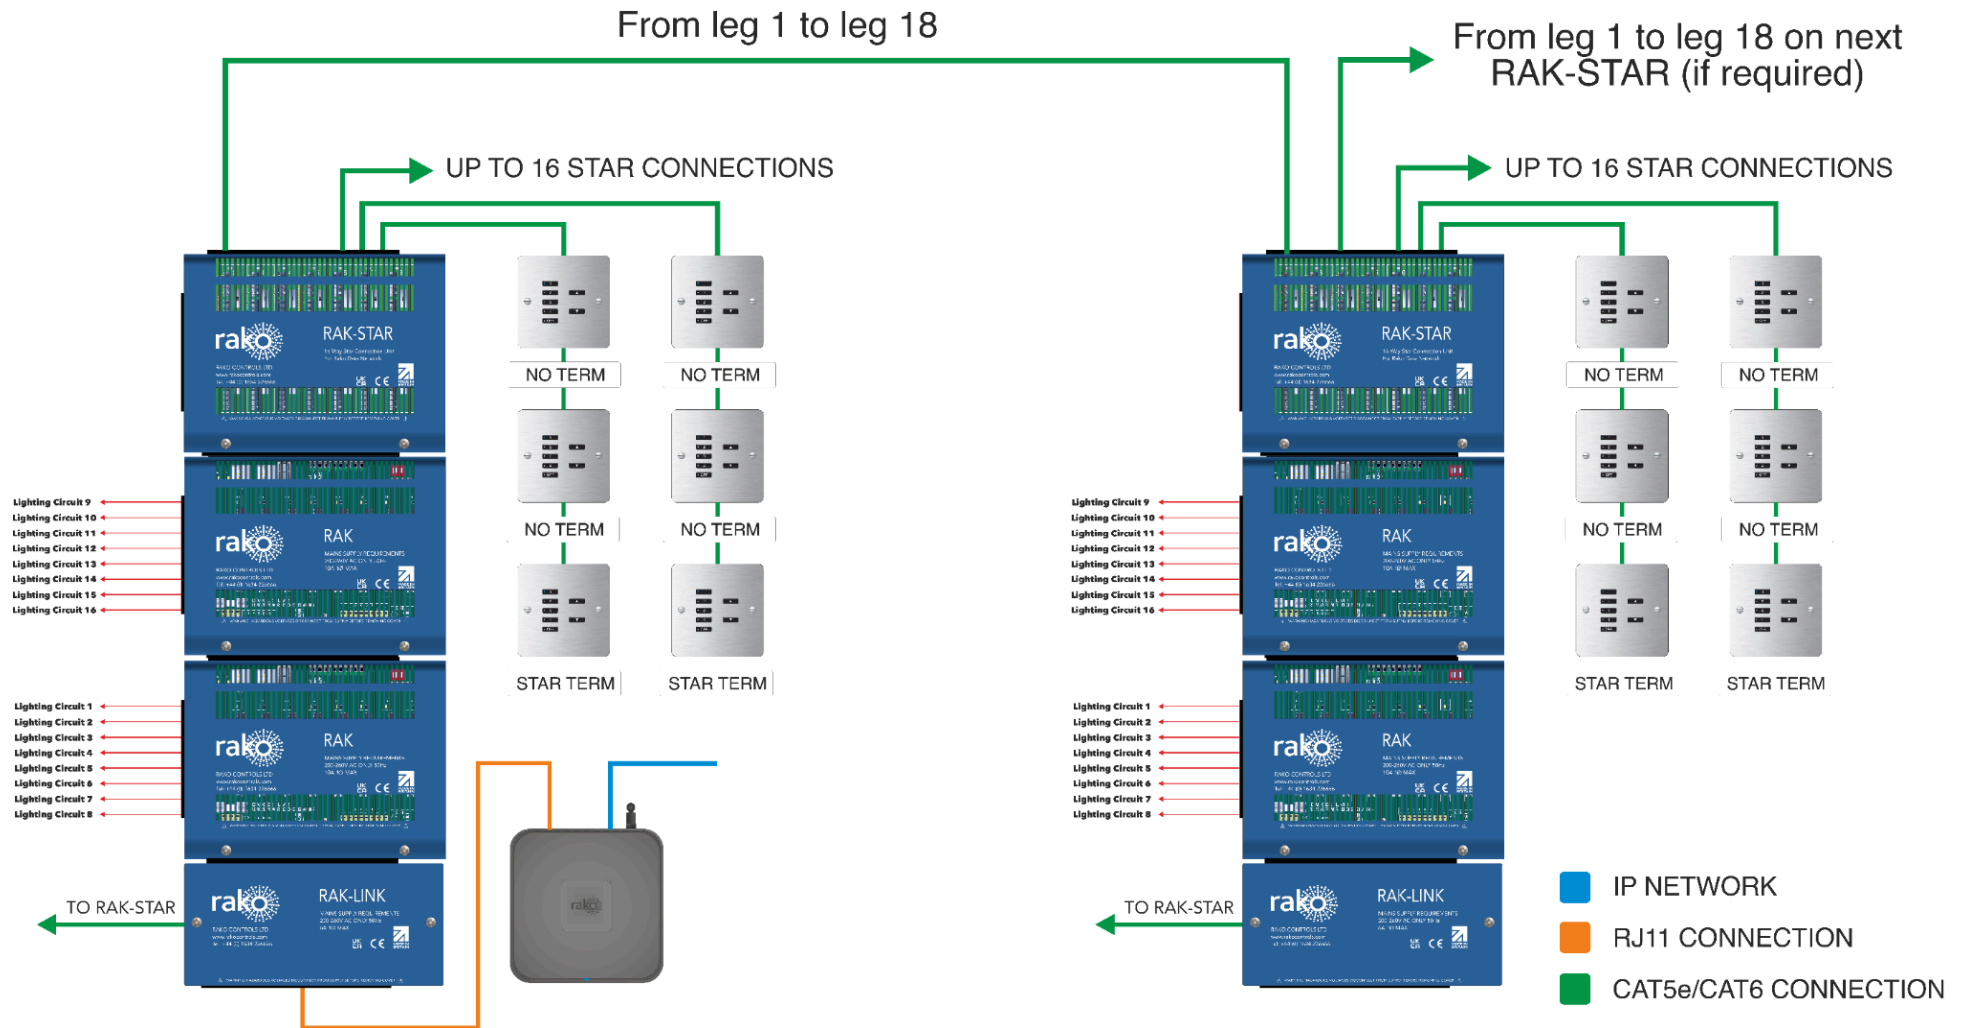

Wiring Overview

For Rako Wired Systems

2026

Version 1.0.1

Contents

Section 1.....	3
CAT5/CAT6 Wired Systems.....	3
RAK Radial System.....	4
RAK-STAR System.....	5
DIN Radial System.....	6
DIN Star System.....	7
Partitioned RAK Network with RAK-STARs.....	8
Two Location RAK System.....	9
Multi-Location System with RAK-STARs.....	10
Multi-Location System with WANEX Partitions.....	11
Section 2.....	12
4 Core Wired Systems.....	12
4 Core Wiring - Two Locations.....	13
4 Core Wiring - Three Locations.....	14
4 Core Wiring - Four Locations.....	15
Referenced product literature.....	16

Section 1

CAT5/CAT6 Wired Systems

RAK Radial System Example

UP TO 32 CIRCUITS
PER RAK-LINK

RAK-STAR System Example

DIN Radial System Example

DIN Star System Example

Partitioned RAK Network with RAK-STARs Example

Two Location RAK System Example

Multi-Location System with RAK-STARs Example

Multi-Location System with WANEX Partitions Example

Section 2

4 Core Wired Systems

4 Core Wiring - Three Locations Example

4 Core Wiring - Four Locations Example