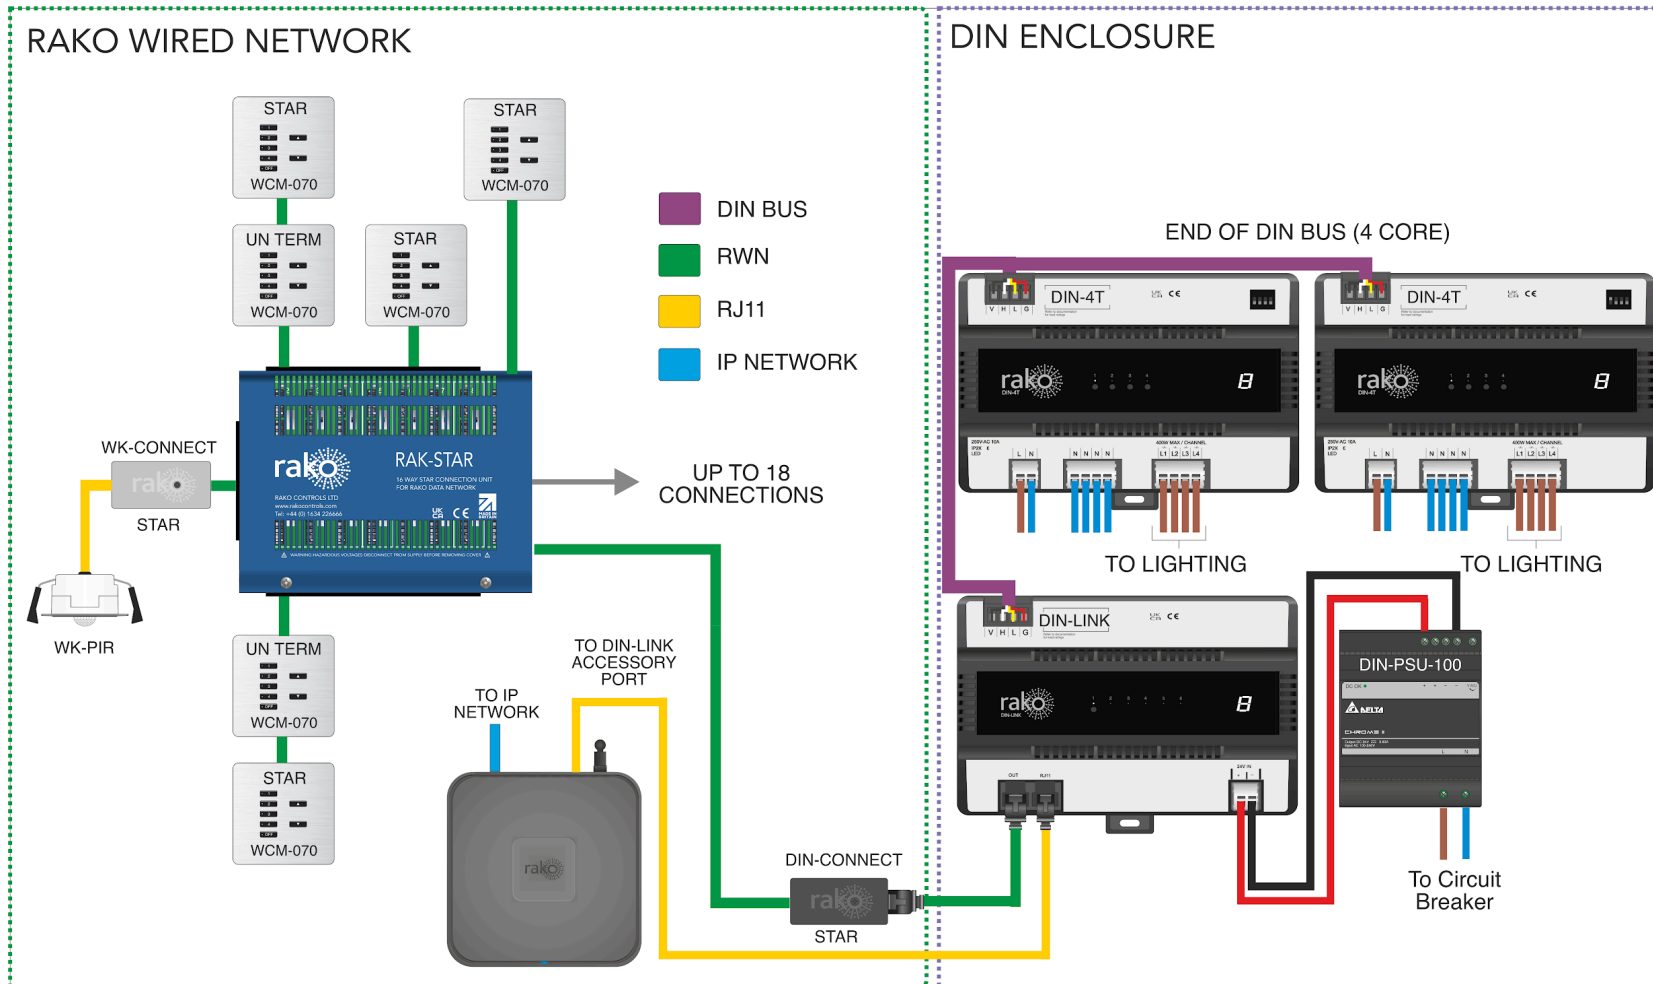

Wiring Overview

For Rako Wired Systems

2026

Version 1.0.1

Contents

Section 1.....	3
CAT5/CAT6 Wired Systems.....	3
RAK Radial System.....	4
RAK-STAR System.....	5
DIN Radial System.....	6
DIN Star System.....	7
Partitioned RAK Network with RAK-STARs.....	8
Two Location RAK System.....	9
Multi-Location System with RAK-STARs.....	10
Multi-Location System with WANEX Partitions.....	11
Section 2.....	12
4 Core Wired Systems.....	12
4 Core Wiring - Two Locations.....	13
4 Core Wiring - Three Locations.....	14
4 Core Wiring - Four Locations.....	15
Referenced product literature.....	16

Section 1

CAT5/CAT6 Wired Systems

RAK Radial System Example

UP TO 32 CIRCUITS
PER RAK-LINK

RAK-STAR System Example

DIN Radial System Example

DIN Star System Example

Partitioned RAK Network with RAK-STARs Example

Two Location RAK System Example

Multi-Location System with RAK-STARs Example

Multi-Location System with WANEX Partitions Example

Section 2

4 Core Wired Systems

4 Core Wiring - Three Locations Example

4 Core Wiring - Four Locations Example