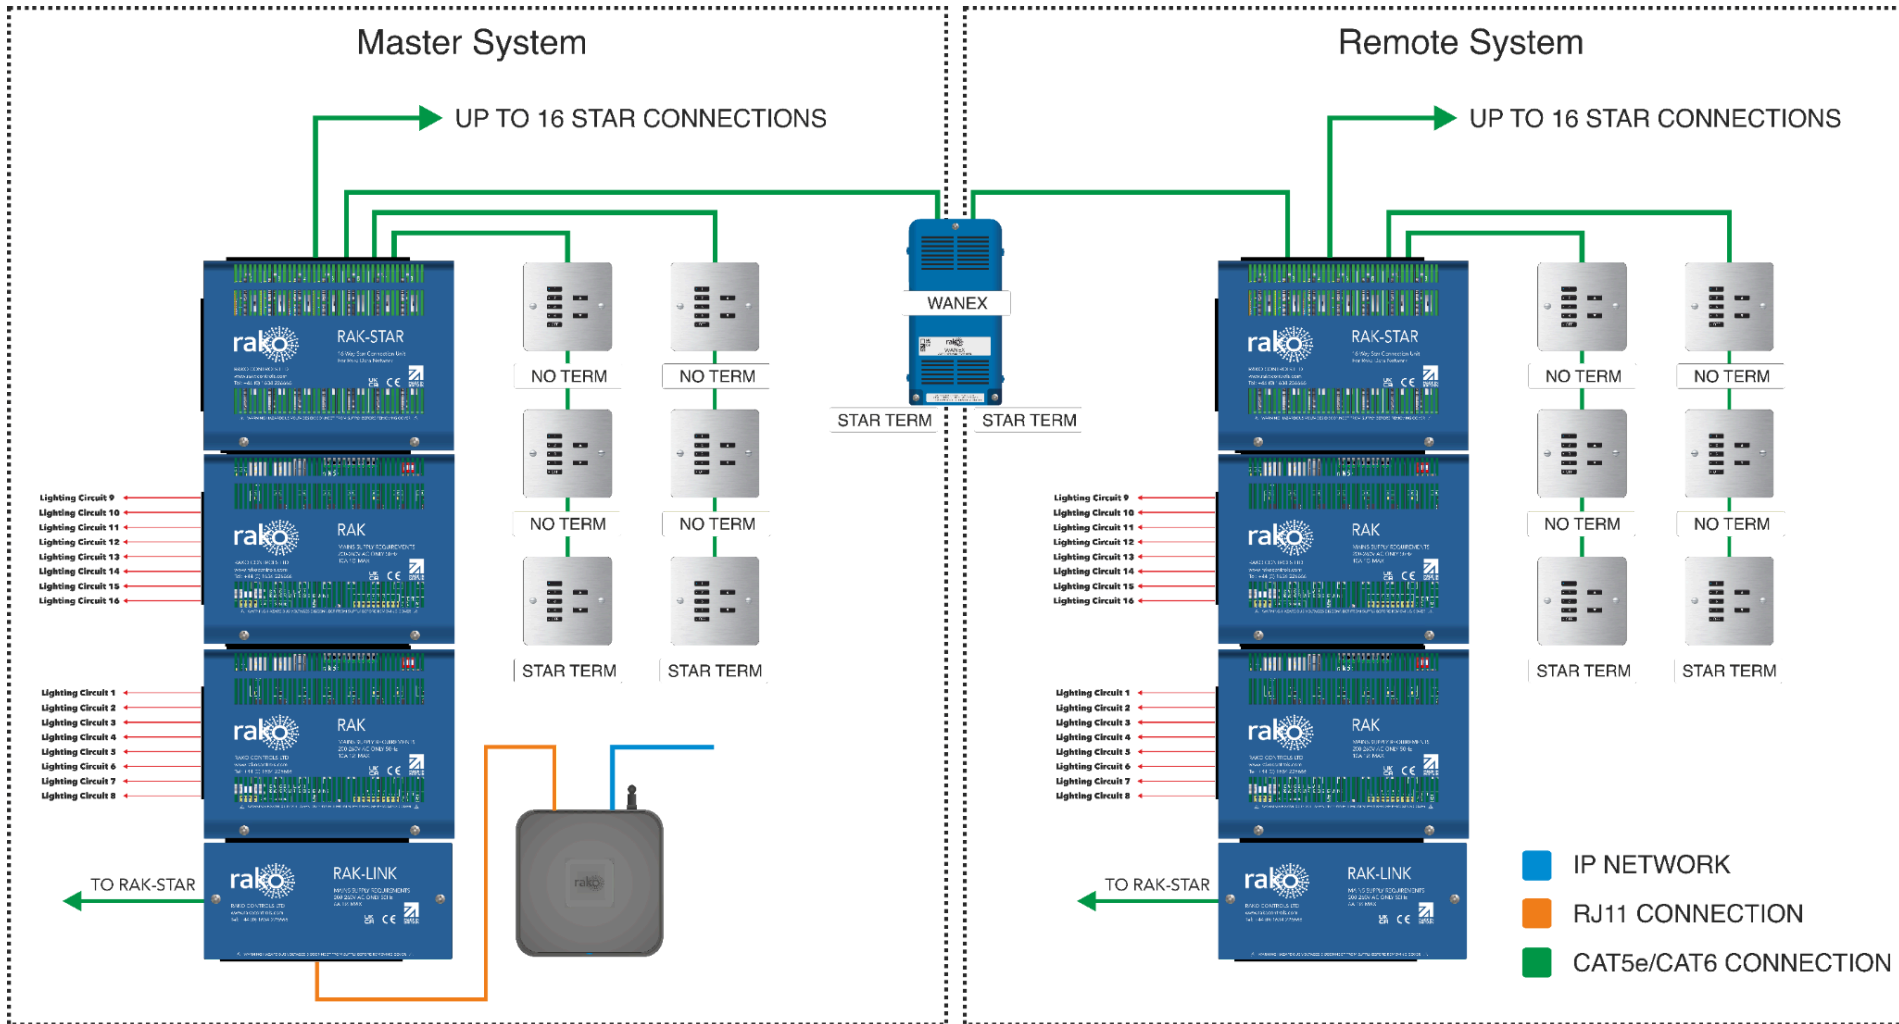

Wiring Overview

For Rako Wired Systems

2026

Version 1.0.1

Contents

Section 1.....	3
CAT5/CAT6 Wired Systems.....	3
RAK Radial System.....	4
RAK-STAR System.....	5
DIN Radial System.....	6
DIN Star System.....	7
Partitioned RAK Network with RAK-STARs.....	8
Two Location RAK System.....	9
Multi-Location System with RAK-STARs.....	10
Multi-Location System with WANEX Partitions.....	11
Section 2.....	12
4 Core Wired Systems.....	12
4 Core Wiring - Two Locations.....	13
4 Core Wiring - Three Locations.....	14
4 Core Wiring - Four Locations.....	15
Referenced product literature.....	16

Section 1

CAT5/CAT6 Wired Systems

RAK Radial System Example

UP TO 32 CIRCUITS
PER RAK-LINK

RAK-STAR System Example

DIN Radial System Example

DIN Star System Example

Partitioned RAK Network with RAK-STARs Example

Two Location RAK System Example

Multi-Location System with RAK-STARs Example

Multi-Location System with WANEX Partitions Example

Section 2

4 Core Wired Systems

4 Core Wiring - Three Locations Example

4 Core Wiring - Four Locations Example