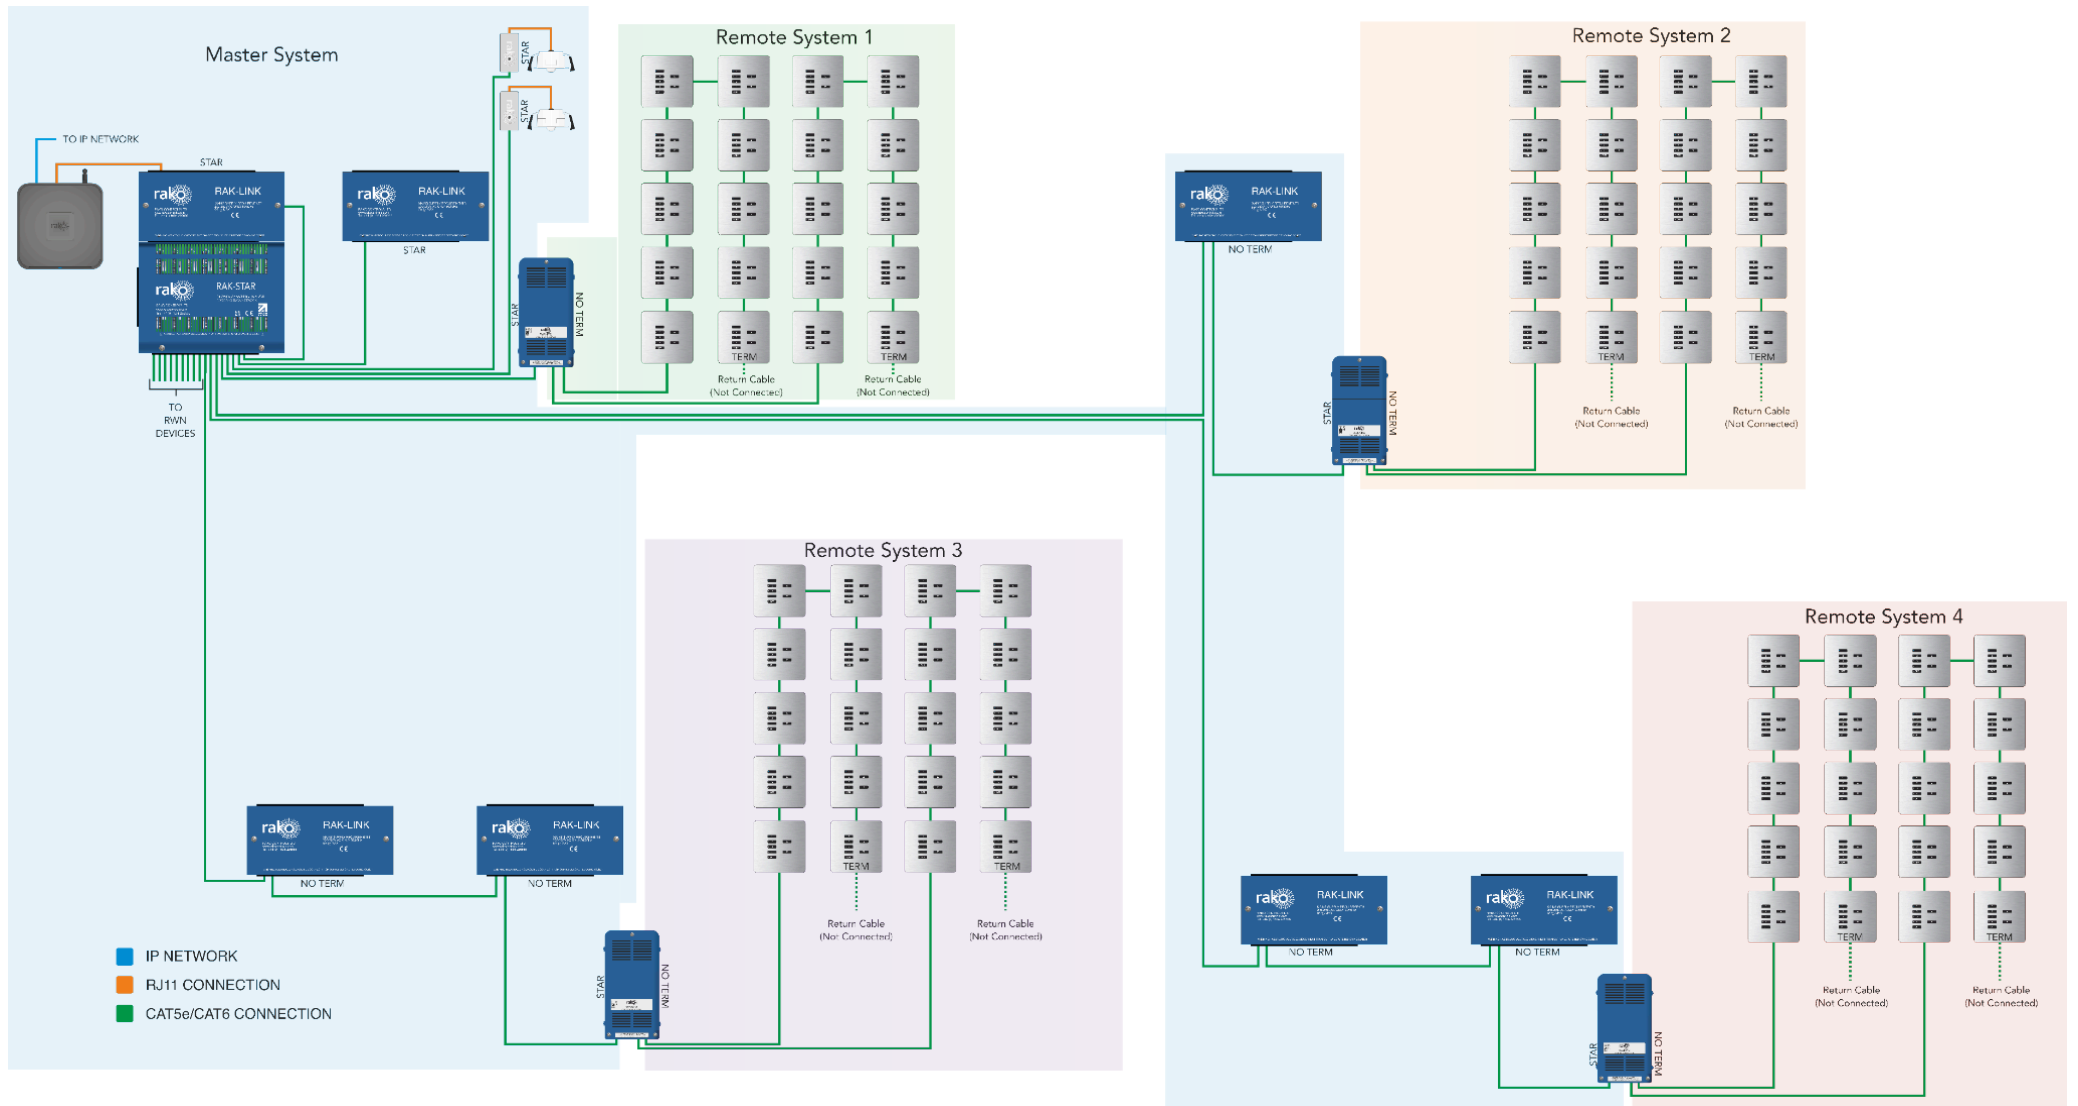

Wiring Overview

For Rako Wired Systems

2026

Version 1.0.1

Contents

Section 1.....	3
CAT5/CAT6 Wired Systems.....	3
RAK Radial System.....	4
RAK-STAR System.....	5
DIN Radial System.....	6
DIN Star System.....	7
Partitioned RAK Network with RAK-STARs.....	8
Two Location RAK System.....	9
Multi-Location System with RAK-STARs.....	10
Multi-Location System with WANEX Partitions.....	11
Section 2.....	12
4 Core Wired Systems.....	12
4 Core Wiring - Two Locations.....	13
4 Core Wiring - Three Locations.....	14
4 Core Wiring - Four Locations.....	15
Referenced product literature.....	16

Section 1

CAT5/CAT6 Wired Systems

RAK Radial System Example

UP TO 32 CIRCUITS
PER RAK-LINK

RAK-STAR System Example

DIN Radial System Example

DIN Star System Example

Partitioned RAK Network with RAK-STARs Example

Two Location RAK System Example

Multi-Location System with RAK-STARs Example

Multi-Location System with WANEX Partitions Example

Section 2

4 Core Wired Systems

4 Core Wiring - Three Locations Example

4 Core Wiring - Four Locations Example