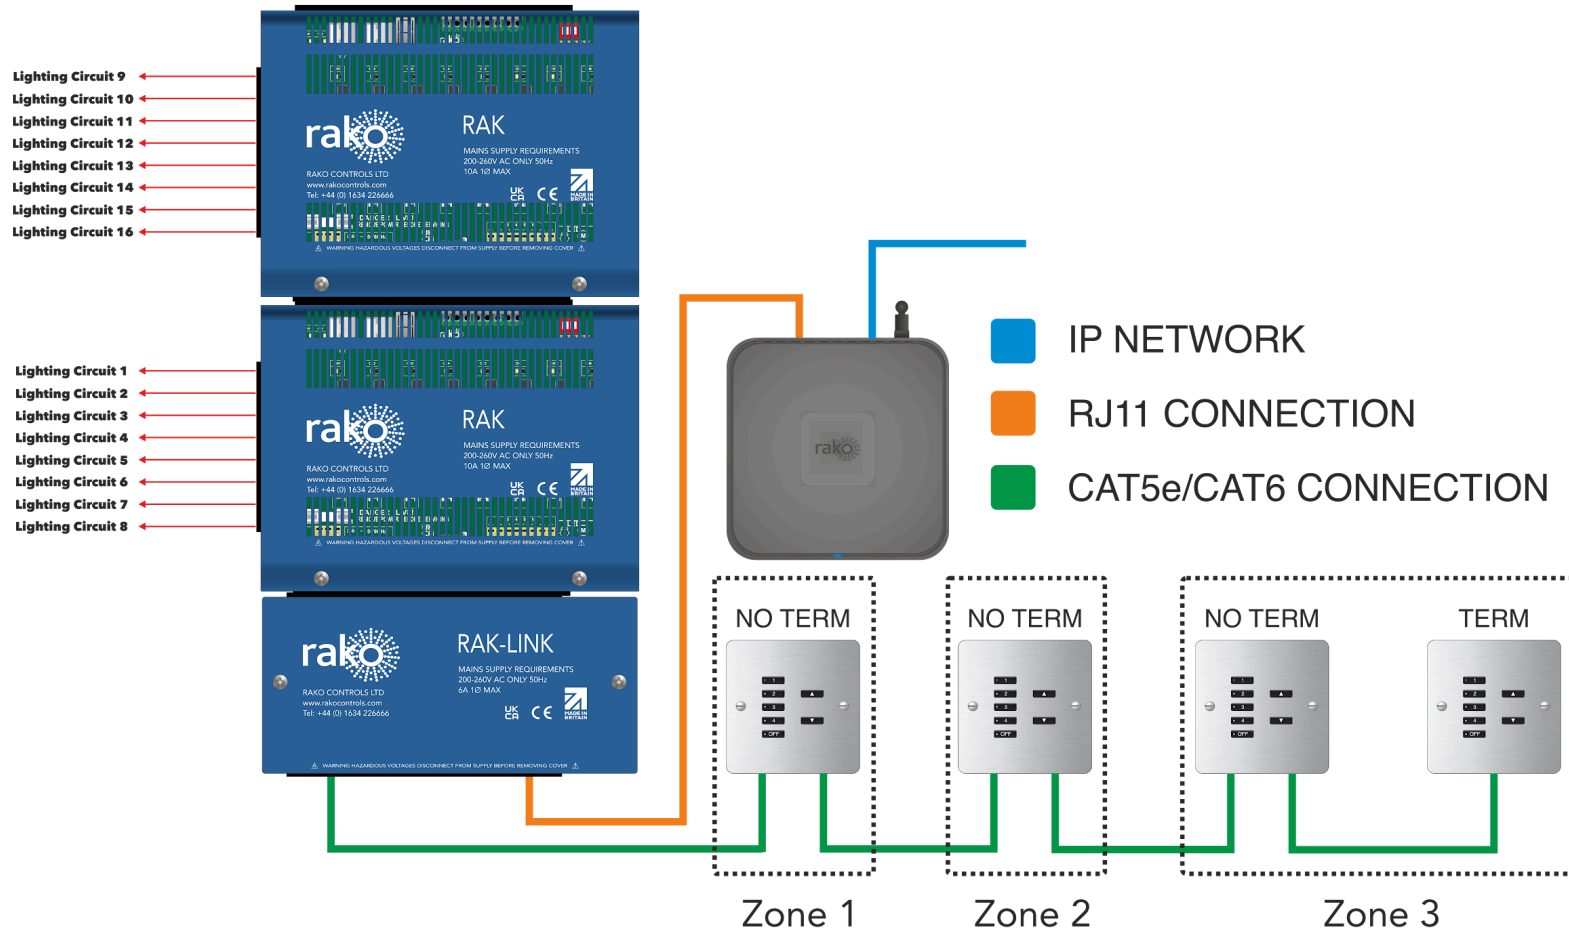

Wiring Overview

For Rako Wired Systems

2026

Version 1.0.1

Contents

Section 1.....	3
CAT5/CAT6 Wired Systems.....	3
RAK Radial System.....	4
RAK-STAR System.....	5
DIN Radial System.....	6
DIN Star System.....	7
Partitioned RAK Network with RAK-STARs.....	8
Two Location RAK System.....	9
Multi-Location System with RAK-STARs.....	10
Multi-Location System with WANEX Partitions.....	11
Section 2.....	12
4 Core Wired Systems.....	12
4 Core Wiring - Two Locations.....	13
4 Core Wiring - Three Locations.....	14
4 Core Wiring - Four Locations.....	15
Referenced product literature.....	16

Section 1

CAT5/CAT6 Wired Systems

RAK Radial System Example

UP TO 32 CIRCUITS
PER RAK-LINK

RAK-STAR System Example

DIN Radial System Example

DIN Star System Example

Partitioned RAK Network with RAK-STARs Example

Two Location RAK System Example

Multi-Location System with RAK-STARs Example

Multi-Location System with WANEX Partitions Example

Section 2

4 Core Wired Systems

4 Core Wiring - Three Locations Example

4 Core Wiring - Four Locations Example