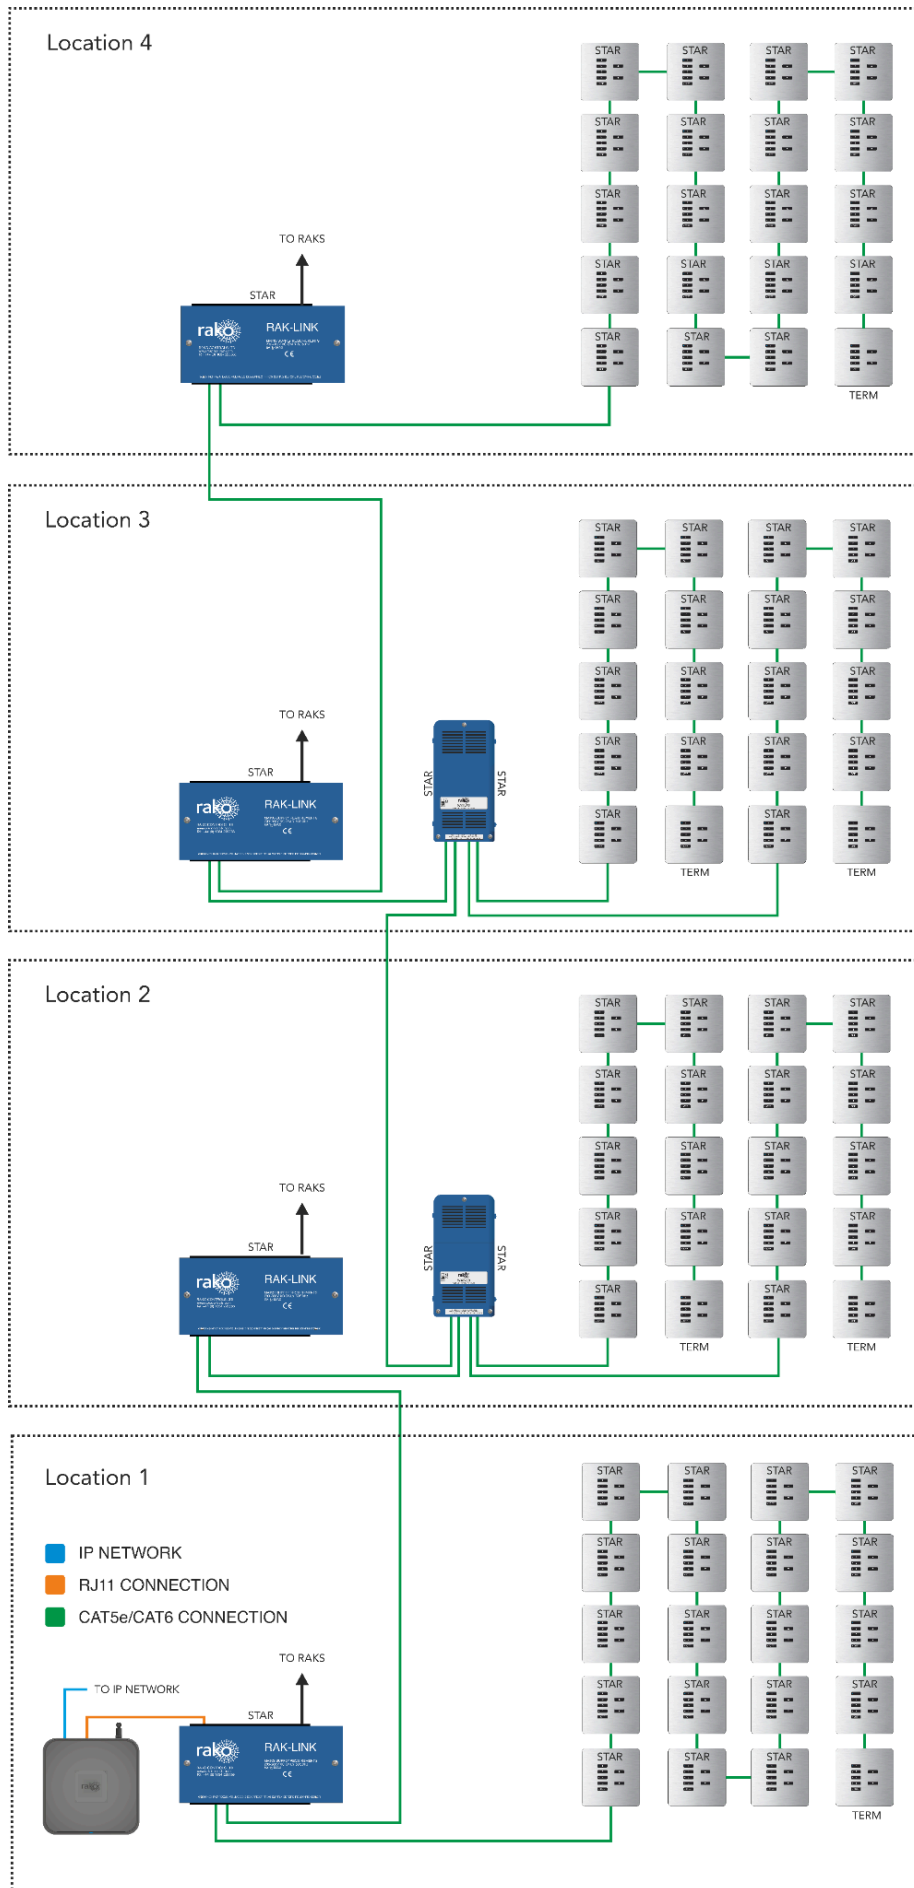

Wiring Overview

For Rako Wired Systems

2026

Version 1.0.1

Contents

Section 1.....	3
CAT5/CAT6 Wired Systems.....	3
RAK Radial System.....	4
RAK-STAR System.....	5
DIN Radial System.....	6
DIN Star System.....	7
Partitioned RAK Network with RAK-STARs.....	8
Two Location RAK System.....	9
Multi-Location System with RAK-STARs.....	10
Multi-Location System with WANEX Partitions.....	11
Section 2.....	12
4 Core Wired Systems.....	12
4 Core Wiring - Two Locations.....	13
4 Core Wiring - Three Locations.....	14
4 Core Wiring - Four Locations.....	15
Referenced product literature.....	16

Section 1

CAT5/CAT6 Wired Systems

RAK Radial System Example

UP TO 32 CIRCUITS
PER RAK-LINK

RAK-STAR System Example

DIN Radial System Example

DIN Star System Example

Partitioned RAK Network with RAK-STARs Example

Two Location RAK System Example

Multi-Location System with RAK-STARs Example

Multi-Location System with WANEX Partitions Example

Section 2

4 Core Wired Systems

4 Core Wiring - Three Locations Example

4 Core Wiring - Four Locations Example

Referenced product literature

Product	Instruction Manual	Datasheet
DIN-LINK	DIN-LINK Instruction Manual	DIN-LINK Datasheet
DIN-4T	DIN-4T Instruction Manual	DIN-4T Datasheet
DIN-8S	DIN-8S Instruction Manual	DIN-8S Datasheet
DIN-4C	DIN-4C Instruction Manual	DIN-4C Datasheet
DIN-CONNECT	DIN-CONNECT Instruction Manual	DIN-CONNECT Datasheet
DIN-PSU-100	N/A	DIN-PSU-100 Datasheet
RAK-STAR	RAK-STAR Instruction Manual	RAK-STAR Datasheet
RAK-LINK	RAK-LINK Instruction Manual	RAK-LINK Datasheet
WK-HUB	WK-HUB Instruction Manual	WK-HUB Datasheet
WK-CONNECT	WK-CONNECT Instruction Manual	WK-CONNECT Datasheet
WANEX	WANEX Instruction Manual	WANEX Datasheet
WCM	WCM Instruction Manual	